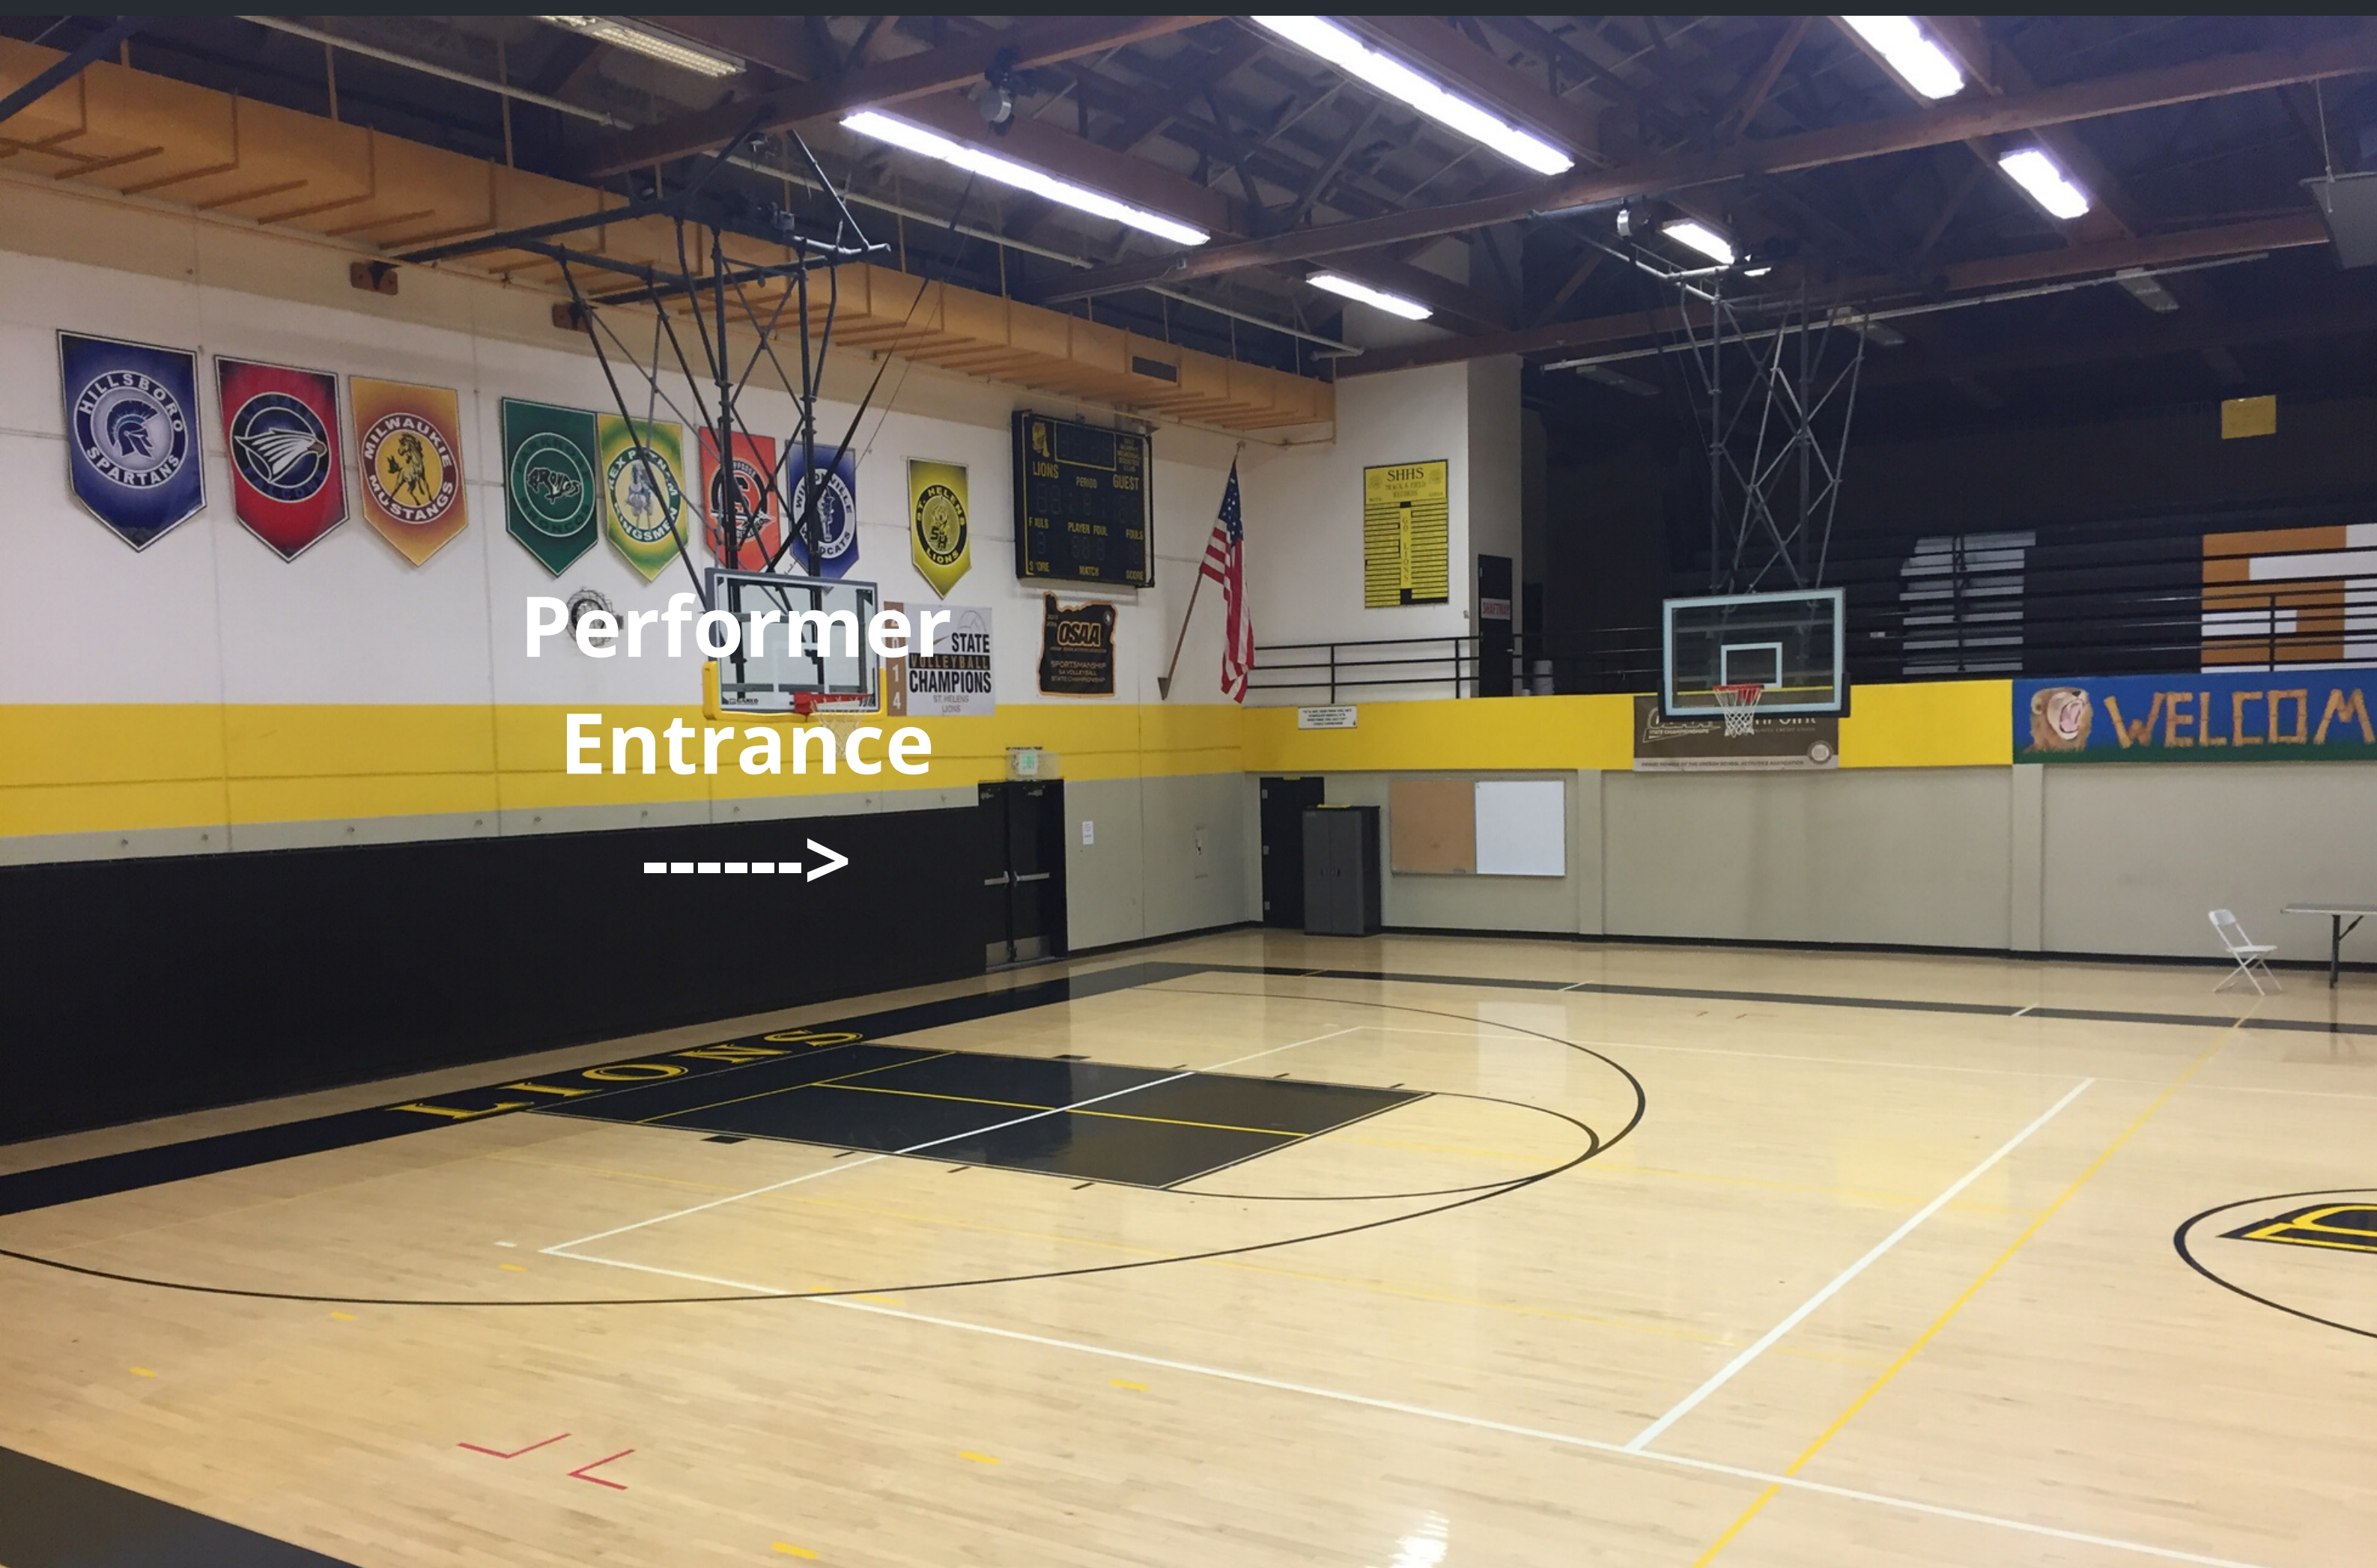

Lobby (above)
Pre-performance Staging (below)

6 ft. 10 inches

4 ft/ 11 inches

**Performer Entrance
Top (Exterior) Bottom (Interior)**

4 ft/ 11 inches

6 ft. 10 inches

Performance Area

Performer Entrance

"IT IS NOT WANTING TO WIN
THAT MAKES YOU A WINNER:
IT IS REFUSING TO FAIL."

Exit--->

6 ft. 8 inches

**Performer Exit
Floor Folding (Straight) and Exit (Right)**

5 ft. 10 inches

6 ft. 10 inches

6 ft. 8 inches

Performer Exit
Interior (above) Exterior (below)